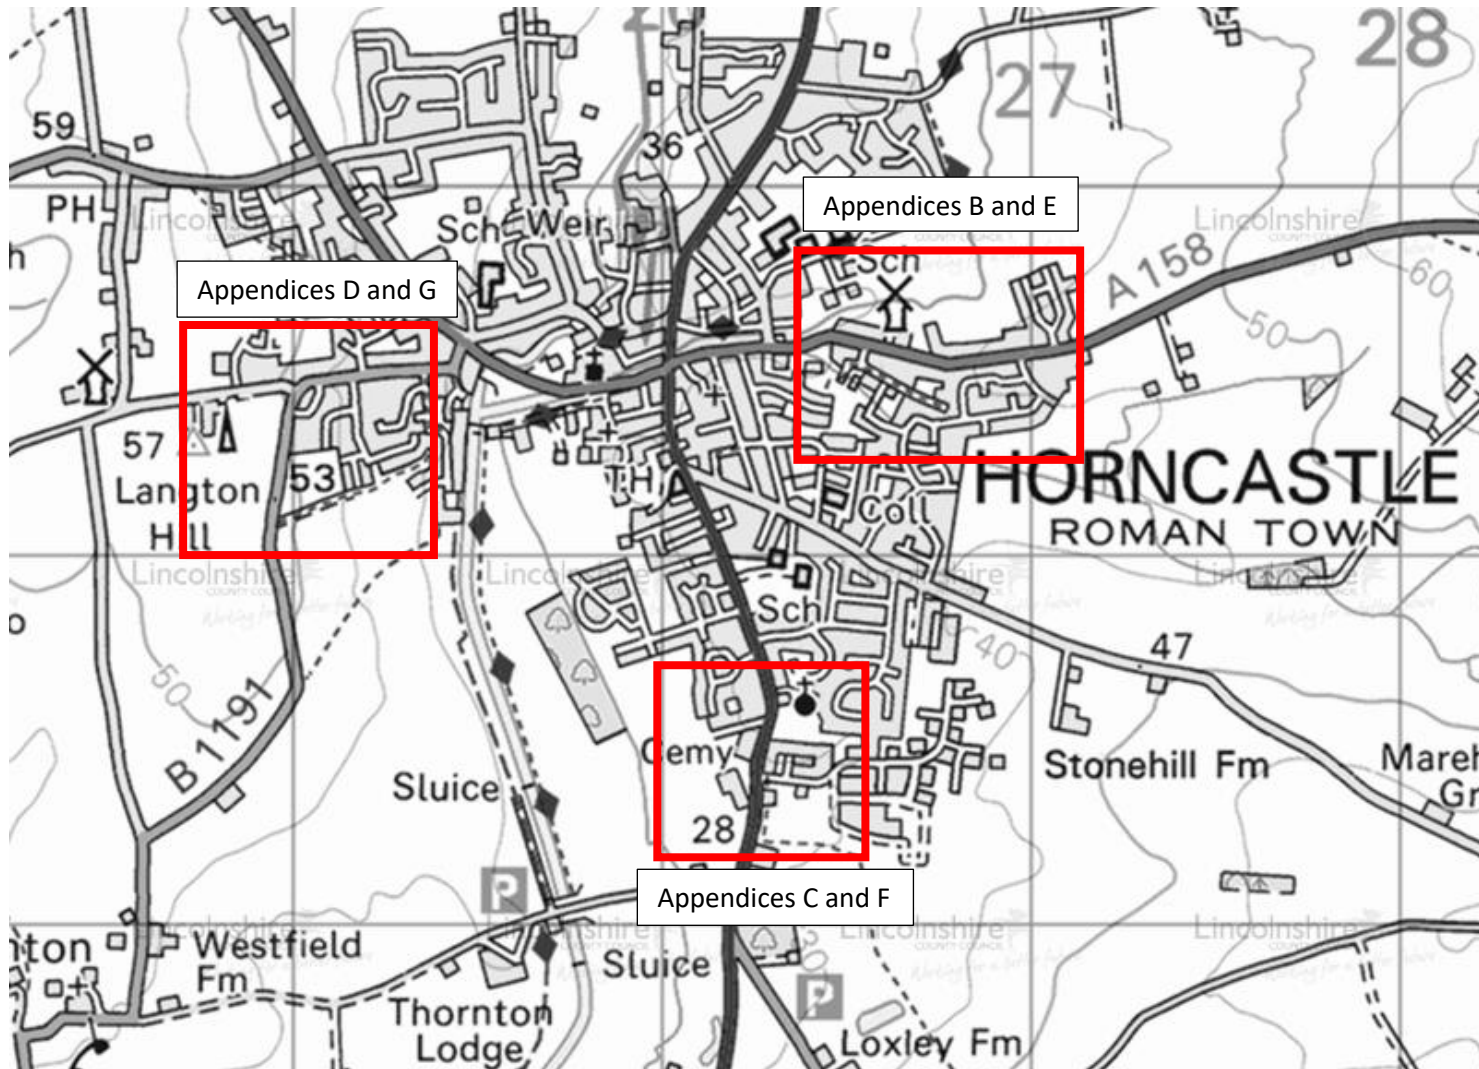

APPENDIX A : SITE LOCATIONS – Horncastle, various roads – proposed 30mph speed limits

This page is intentionally left blank